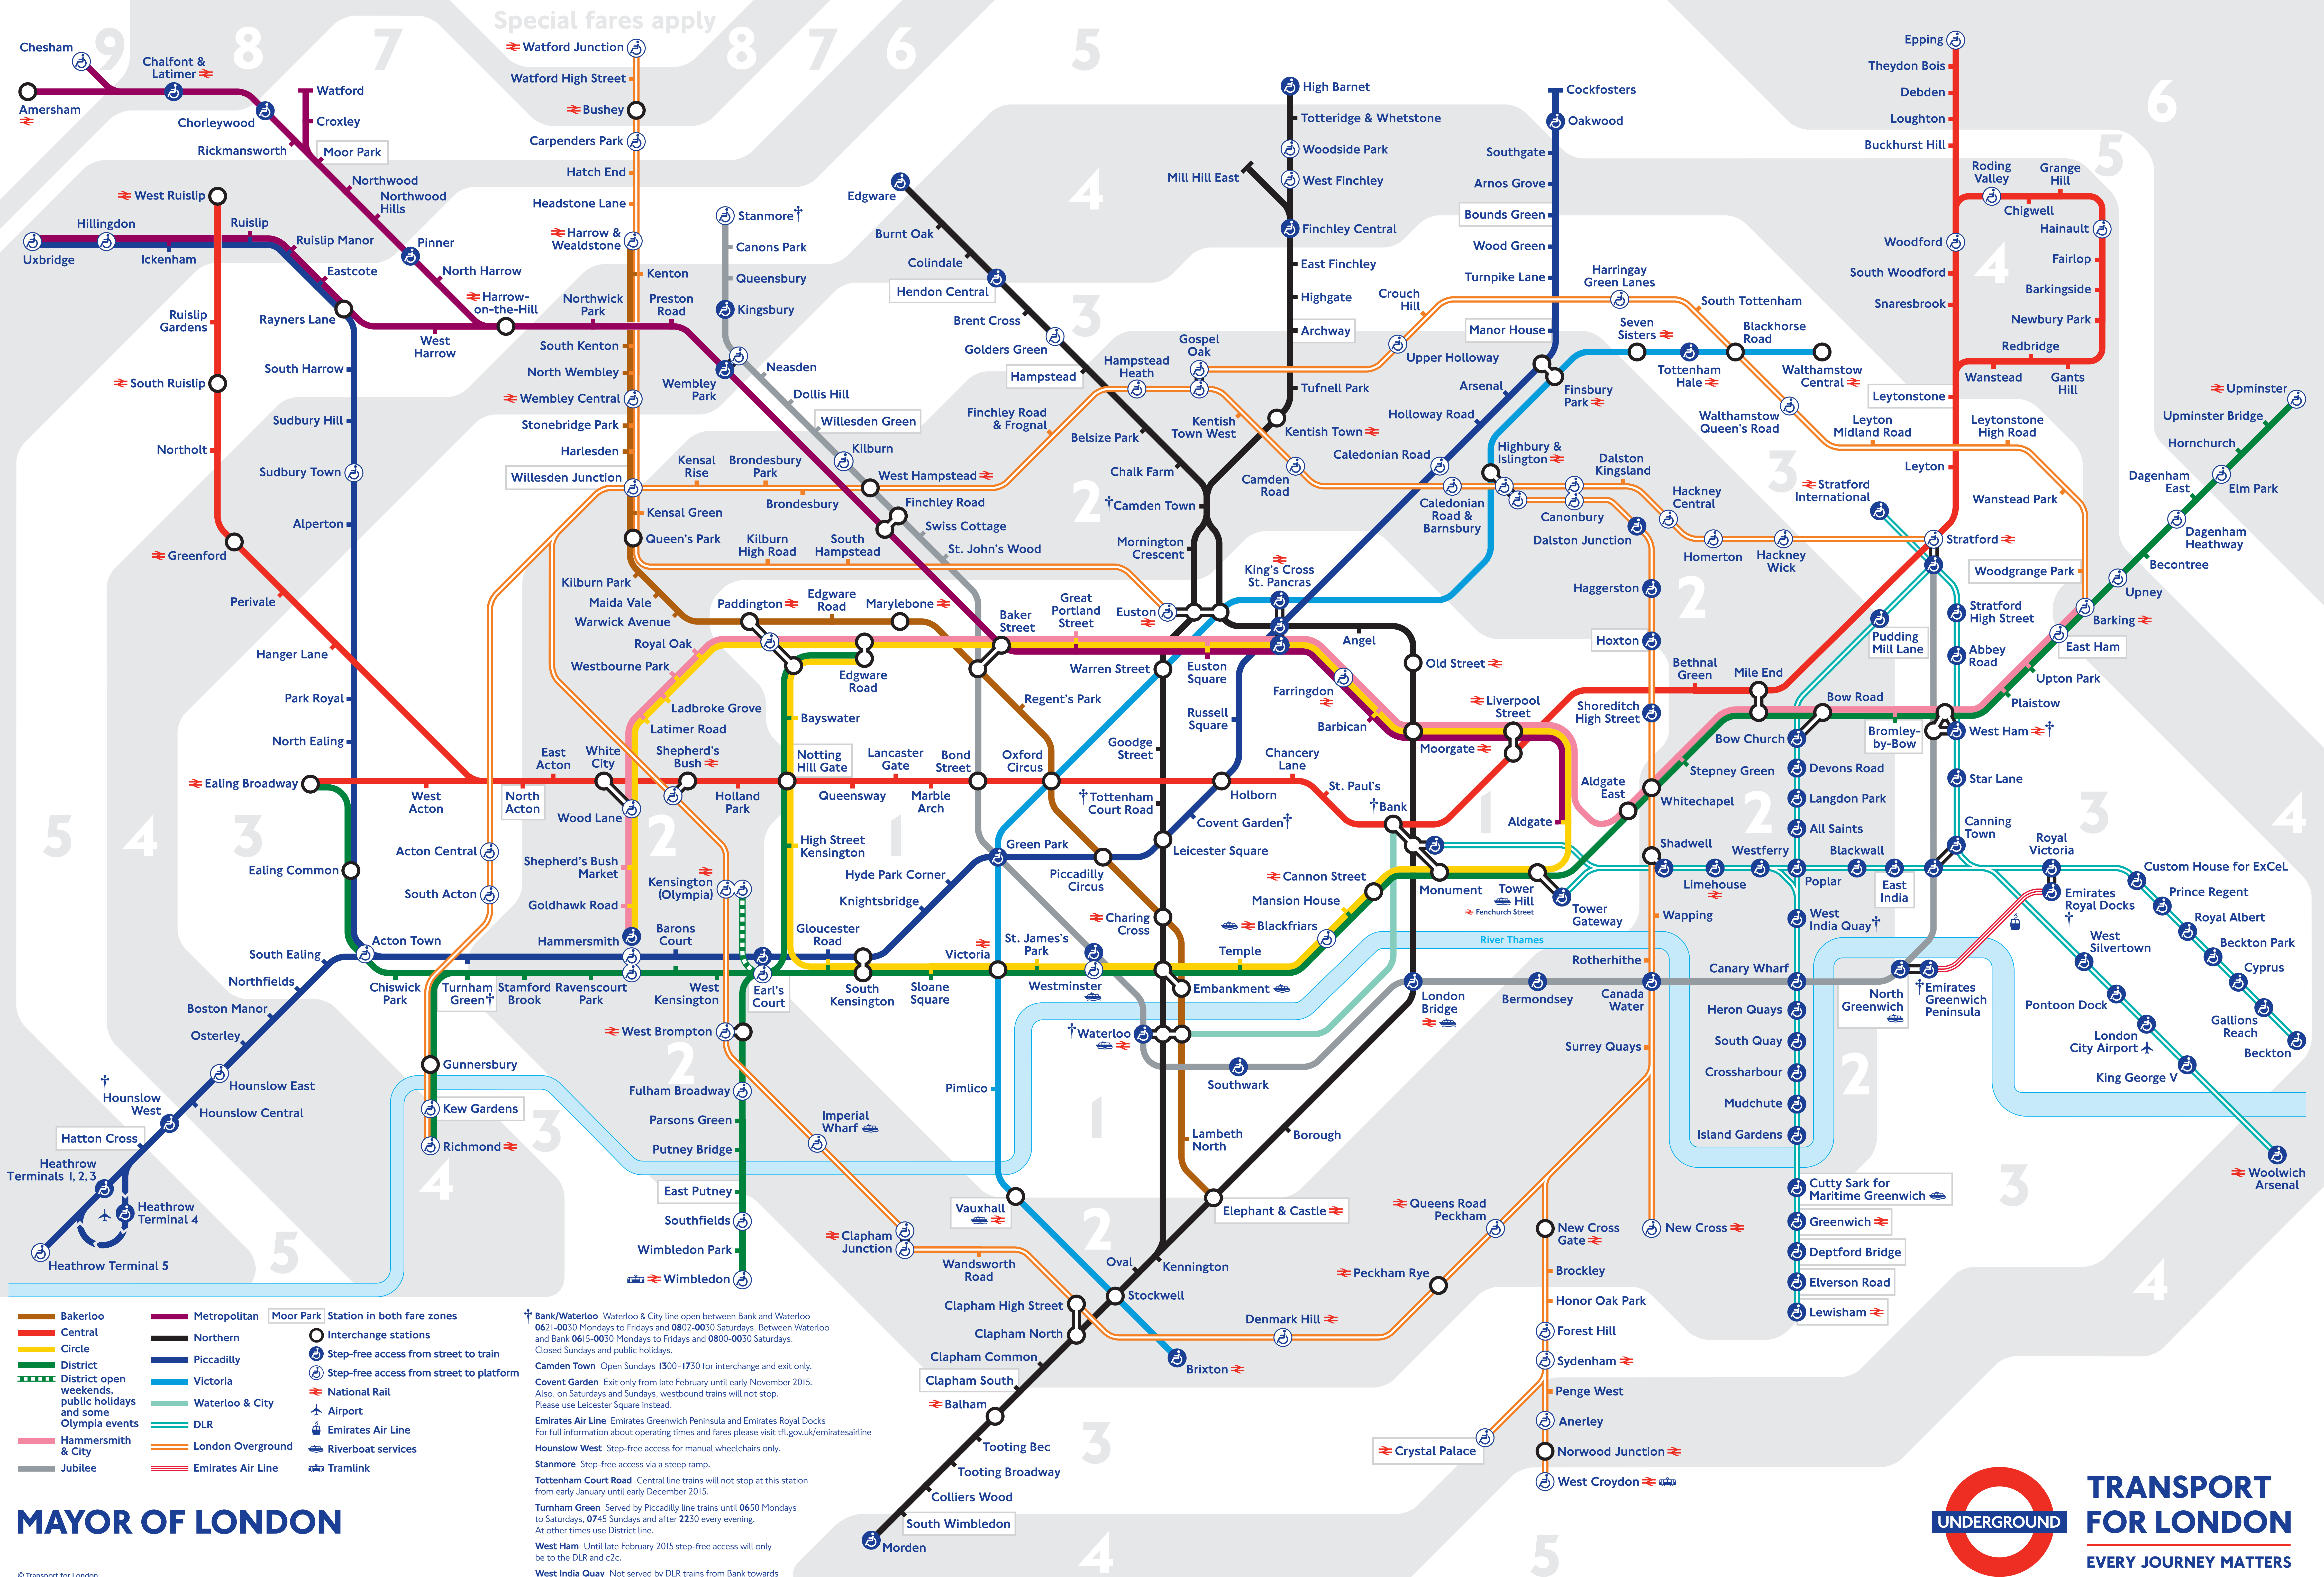

Tube map

tfl.gov.uk

24 hour travel information
0343 222 1234*

Sign up for email updates
tfl.gov.uk/emailupdates

@TfLTravelAlerts

Make **mbna.co.uk** your next stop for a range of contactless credit cards

- Rewards
- Balance Transfers
- Airlines
- Charities
- Football

The MBNA credit card is issued by MBNA Limited. Registered Office: Stansfield House, Chester Business Park, Chester CH4 9QQ. You cannot transfer balances between MBNA accounts. Credit is available subject to status, only to UK residents aged 18 and over.