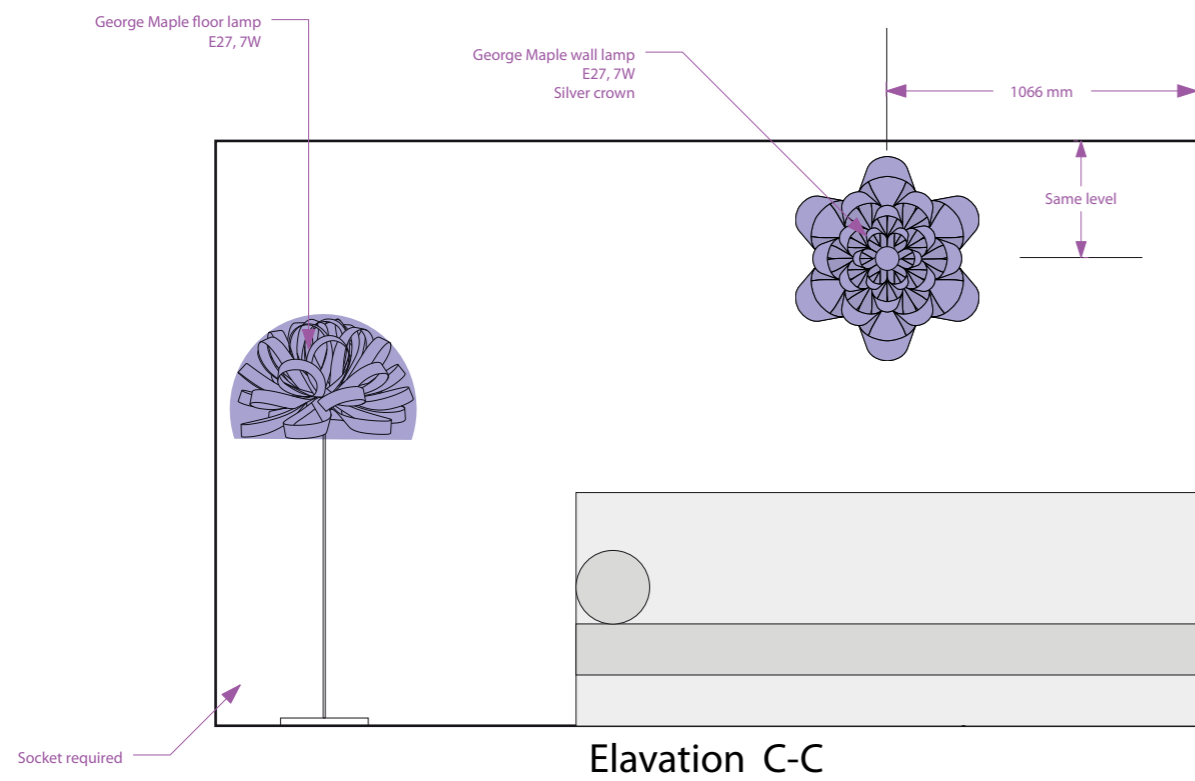

Meeting room 1

CLIENT: Beautiful Office Two llp		7GODS LIGHTING DESIGN & MANUFACTURING 7Gods Limited Unit 22 Grenville Work shop 1-2 Grenville Road London N19 4EH hello@7gods.co.uk 020 7100 1937 © 7Gods Limited 2013	
TITLE: Lighting Plan			
SCALE AT A3: nts	DATE: 01.10.15		DRAWING: RG
DRAWING NO: Lighting Plan 2			REV: