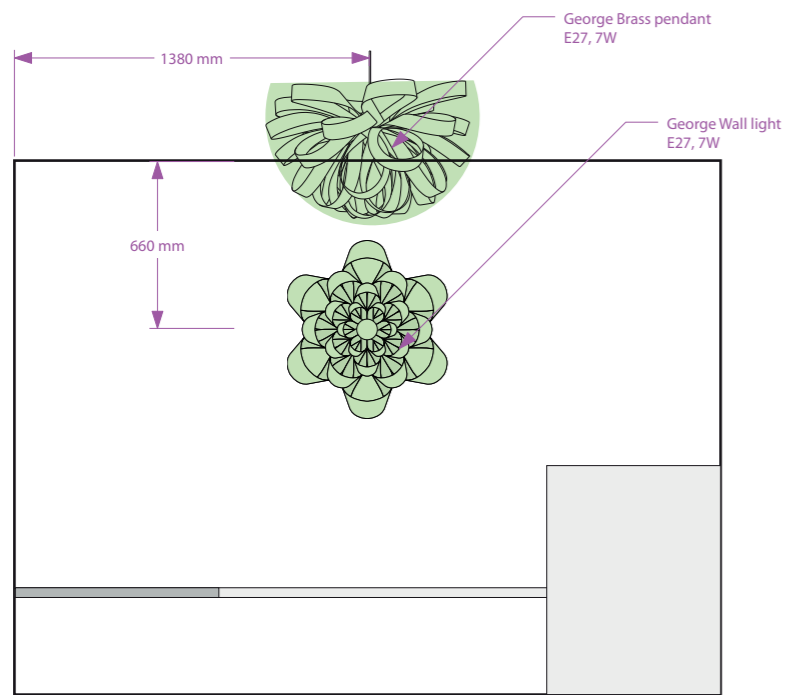

Elevation J-J

Elevation H-H

Members Lounge

Elevation I-I

CLIENT: Beautiful Office Two lrp		7GODS LIGHTING DESIGN & MANUFACTURING 7Gods Limited Unit 22 Grenville Work shop 1-2 Grenville Road London N19 4EH hello@7gods.co.uk 020 7100 1937 © 7Gods Limited 2013	
TITLE: Lighting Plan			
SCALE AT A3: nts	DATE: 01.10.15		DRAWING: RG
DRAWING NO: Lighting Plan 2			REV:

Elavation D-D

Meeting room 2

CLIENT: Beautiful Office Two llp		
TITLE: Lighting Plan		
SCALE AT A3: nts	DATE: 01.10.15	DRAWING: RG
DRAWING NO: Lighting Plan 2		REV:

7GODS
LIGHTING
DESIGN & MANUFACTURING

7Gods Limited
Unit 22
Grenville Work shop
1-2 Grenville Road
London N19 4EH
hello@7gods.co.uk
020 7100 1937
© 7Gods Limited 2013