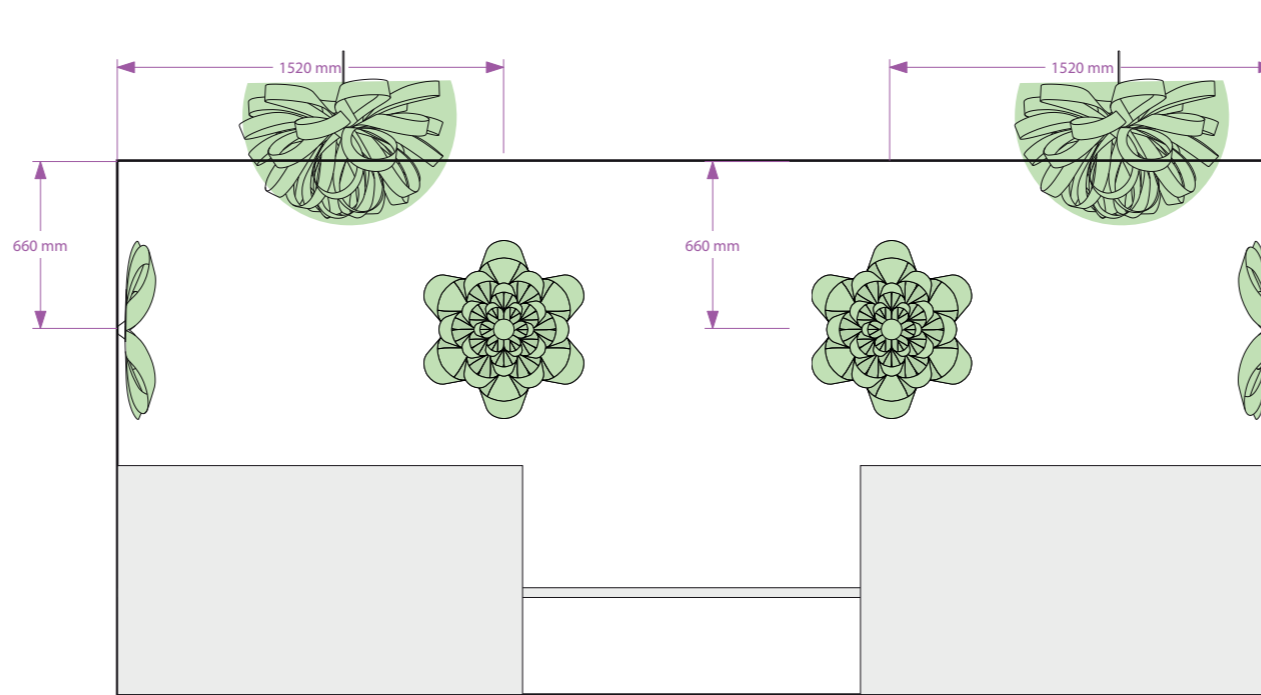

Elavation D-D

Meeting room 2

CLIENT: Beautiful Office Two llp		
TITLE: Lighting Plan		
SCALE AT A3: nts	DATE: 01.10.15	DRAWING: RG
DRAWING NO: Lighting Plan 2		REV:

7GODS
LIGHTING
DESIGN & MANUFACTURING

7Gods Limited
Unit 22
Grenville Work shop
1-2 Grenville Road
London N19 4EH
hello@7gods.co.uk
020 7100 1937
© 7Gods Limited 2013

Elavation E-E

Elavation F-F

Elavation G-G

Reception

CLIENT: Beautiful Office Two Iip		7GODS LIGHTING DESIGN & MANUFACTURING 7Gods Limited Unit 22 Grenville Work shop 1-2 Grenville Road London N19 4EH hello@7gods.co.uk 020 7100 1937 © 7Gods Limited 2013	
TITLE: Lighting Plan			
SCALE AT A3: nts	DATE: 01.10.15		DRAWING: RG
DRAWING NO: Lighting Plan 2			REV: