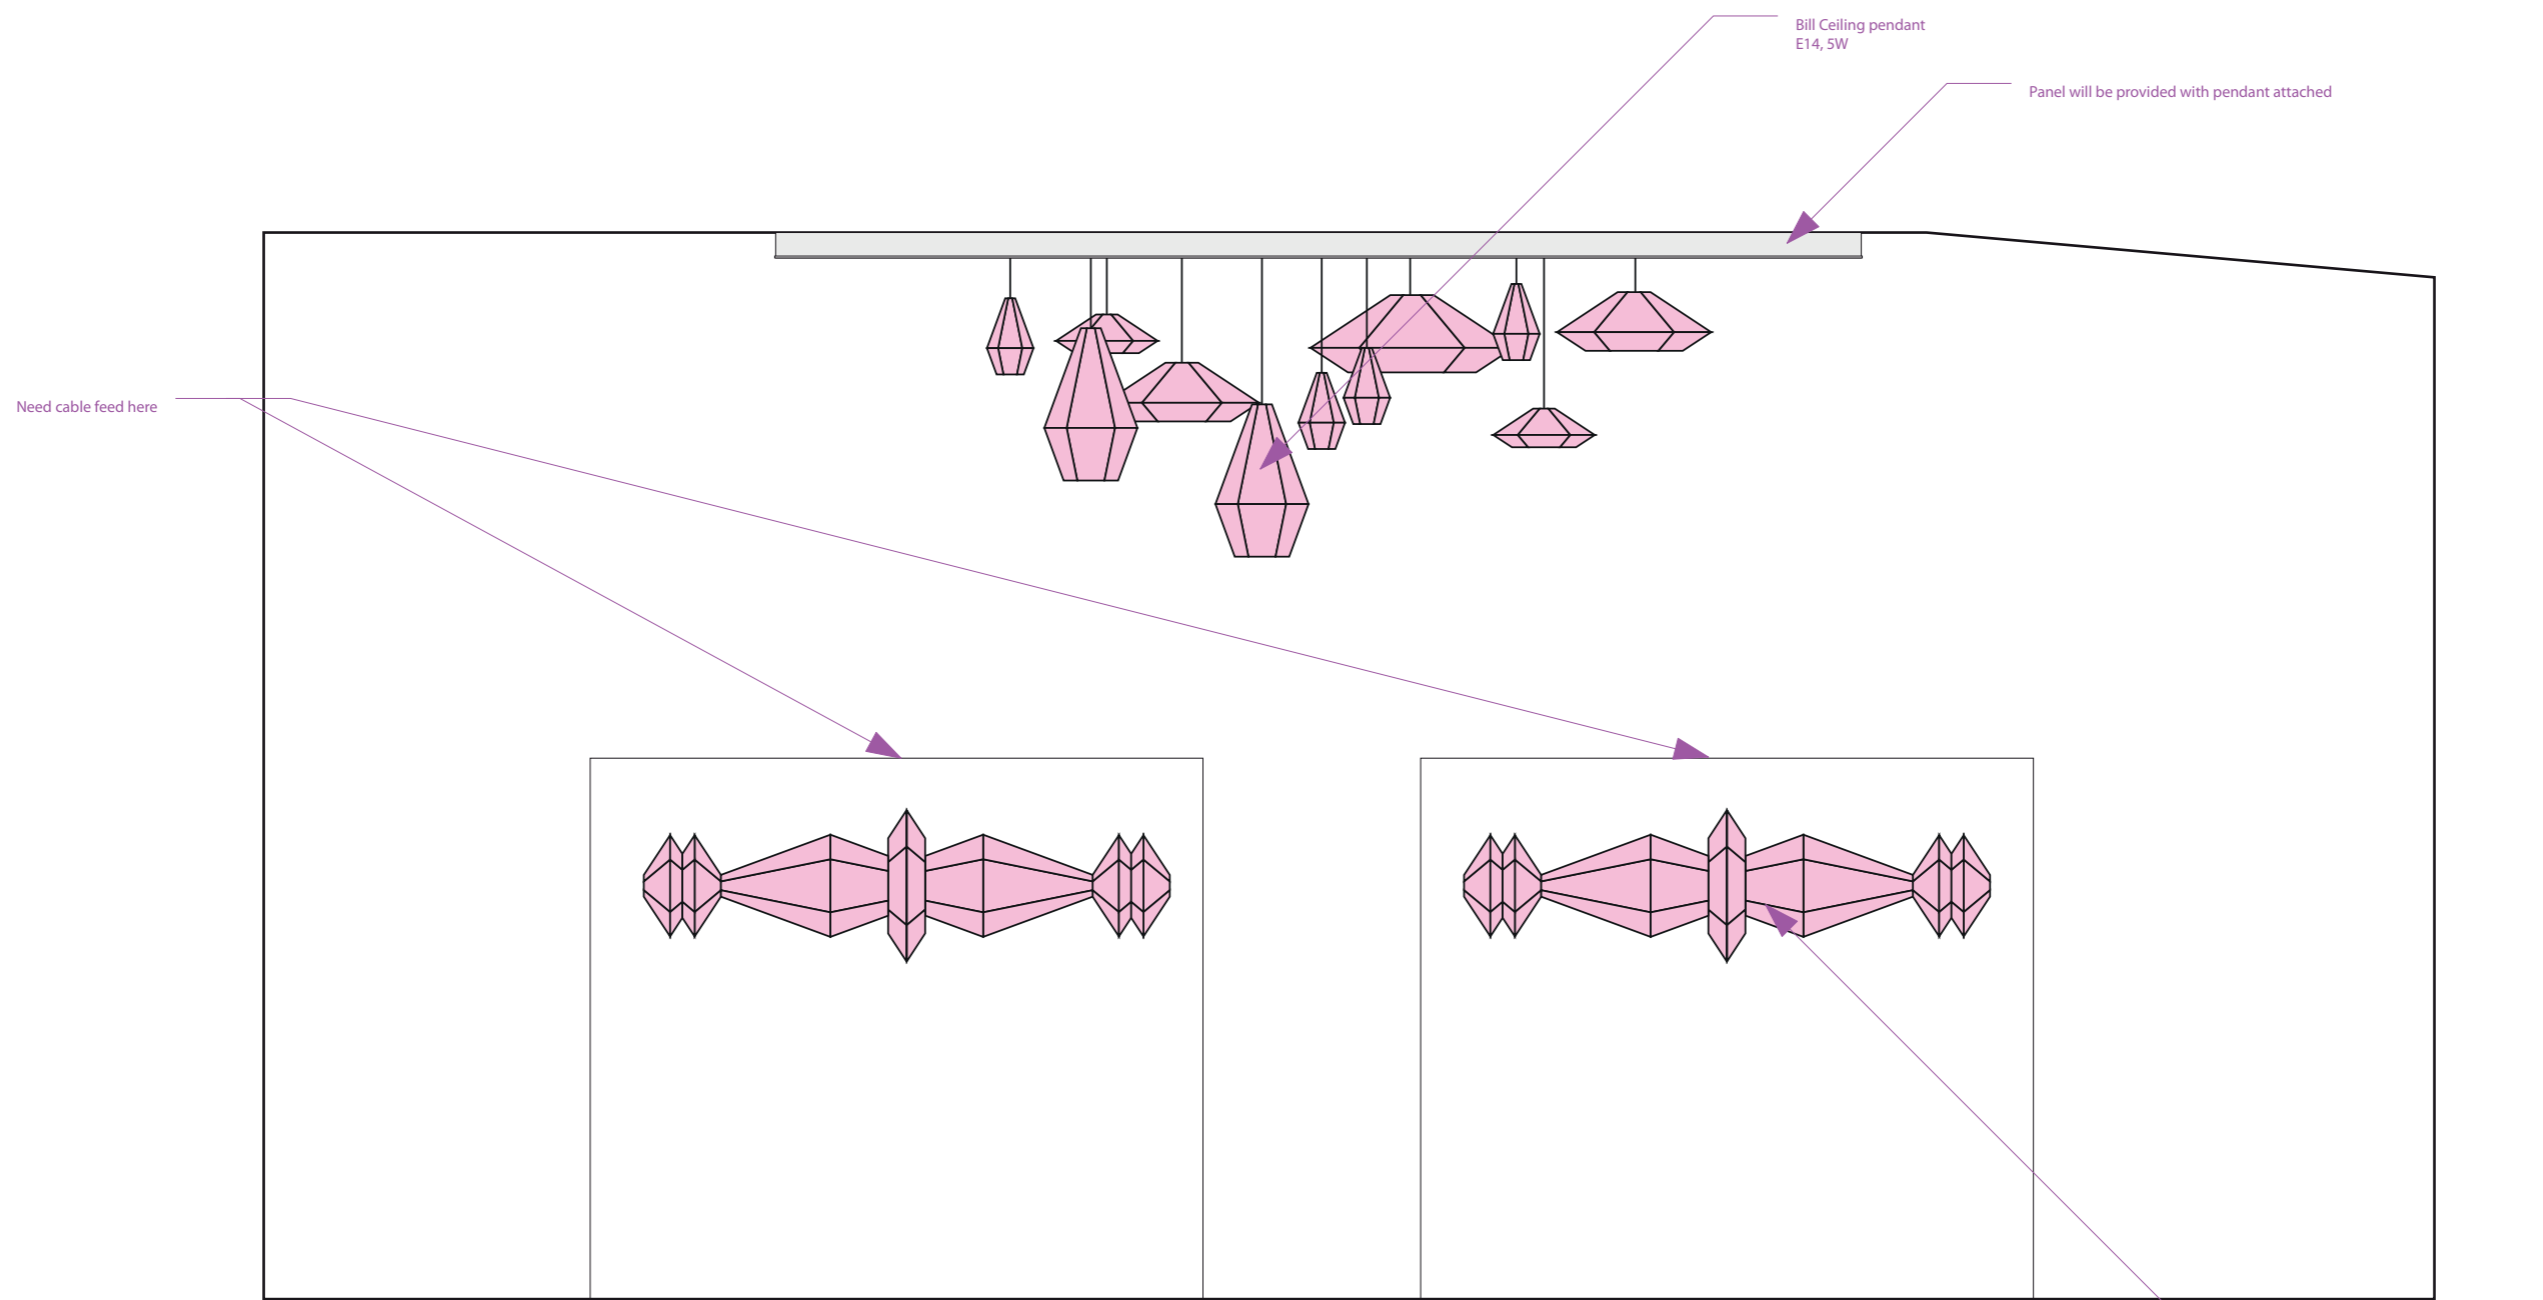

Elevation J-J

Elevation H-H

Members Lounge

Elevation I-I

CLIENT: Beautiful Office Two lrp		7GODS LIGHTING DESIGN & MANUFACTURING 7Gods Limited Unit 22 Grenville Work shop 1-2 Grenville Road London N19 4EH hello@7gods.co.uk 020 7100 1937 © 7Gods Limited 2013	
TITLE: Lighting Plan			
SCALE AT A3: nts	DATE: 01.10.15		DRAWING: RG
DRAWING NO: Lighting Plan 2			REV:

Elavation D-D

Meeting room 2

CLIENT: Beautiful Office Two llp		
TITLE: Lighting Plan		
SCALE AT A3: nts	DATE: 01.10.15	DRAWING: RG
DRAWING NO: Lighting Plan 2		REV:

7GODS
LIGHTING
DESIGN & MANUFACTURING

7Gods Limited
Unit 22
Grenville Work shop
1-2 Grenville Road
London N19 4EH
hello@7gods.co.uk
020 7100 1937
© 7Gods Limited 2013

Elavation E-E

Elavation F-F

Elavation G-G

Reception

CLIENT: Beautiful Office Two Iip		7GODS LIGHTING DESIGN & MANUFACTURING 7Gods Limited Unit 22 Grenville Work shop 1-2 Grenville Road London N19 4EH hello@7gods.co.uk 020 7100 1937 © 7Gods Limited 2013	
TITLE: Lighting Plan			
SCALE AT A3: nts	DATE: 01.10.15		DRAWING: RG
DRAWING NO: Lighting Plan 2			REV: