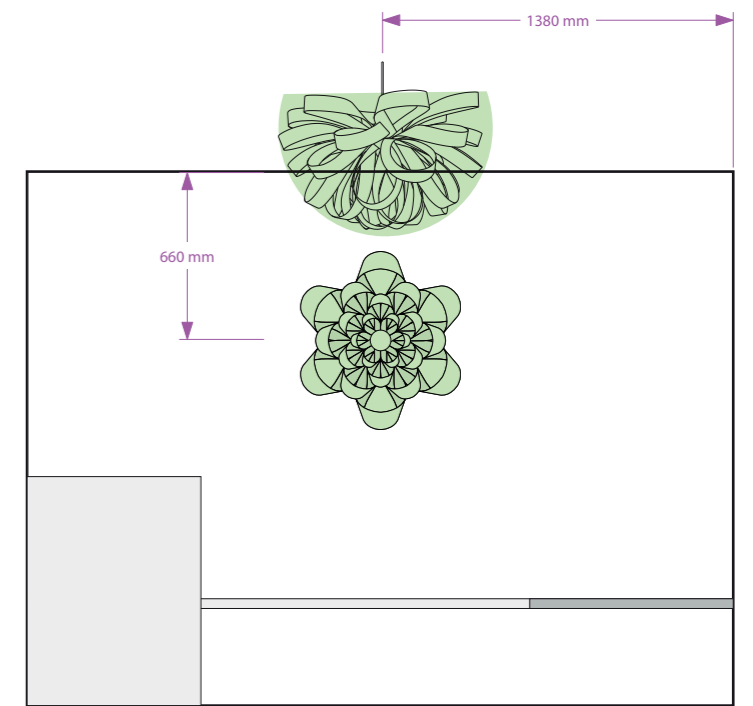

Elavation D-D

Meeting room 2

CLIENT: Beautiful Office Two llp		
TITLE: Lighting Plan		
SCALE AT A3: nts	DATE: 01.10.15	DRAWING: RG
DRAWING NO: Lighting Plan 2		REV:

7GODS
LIGHTING
DESIGN & MANUFACTURING

7Gods Limited
Unit 22
Grenville Work shop
1-2 Grenville Road
London N19 4EH
hello@7gods.co.uk
020 7100 1937
© 7Gods Limited 2013

Elavation E-E

Elavation F-F

Elavation G-G

Reception

CLIENT: Beautiful Office Two Iip		7GODS LIGHTING DESIGN & MANUFACTURING 7Gods Limited Unit 22 Grenville Work shop 1-2 Grenville Road London N19 4EH hello@7gods.co.uk 020 7100 1937 © 7Gods Limited 2013	
TITLE: Lighting Plan			
SCALE AT A3: nts	DATE: 01.10.15		DRAWING: RG
DRAWING NO: Lighting Plan 2			REV: