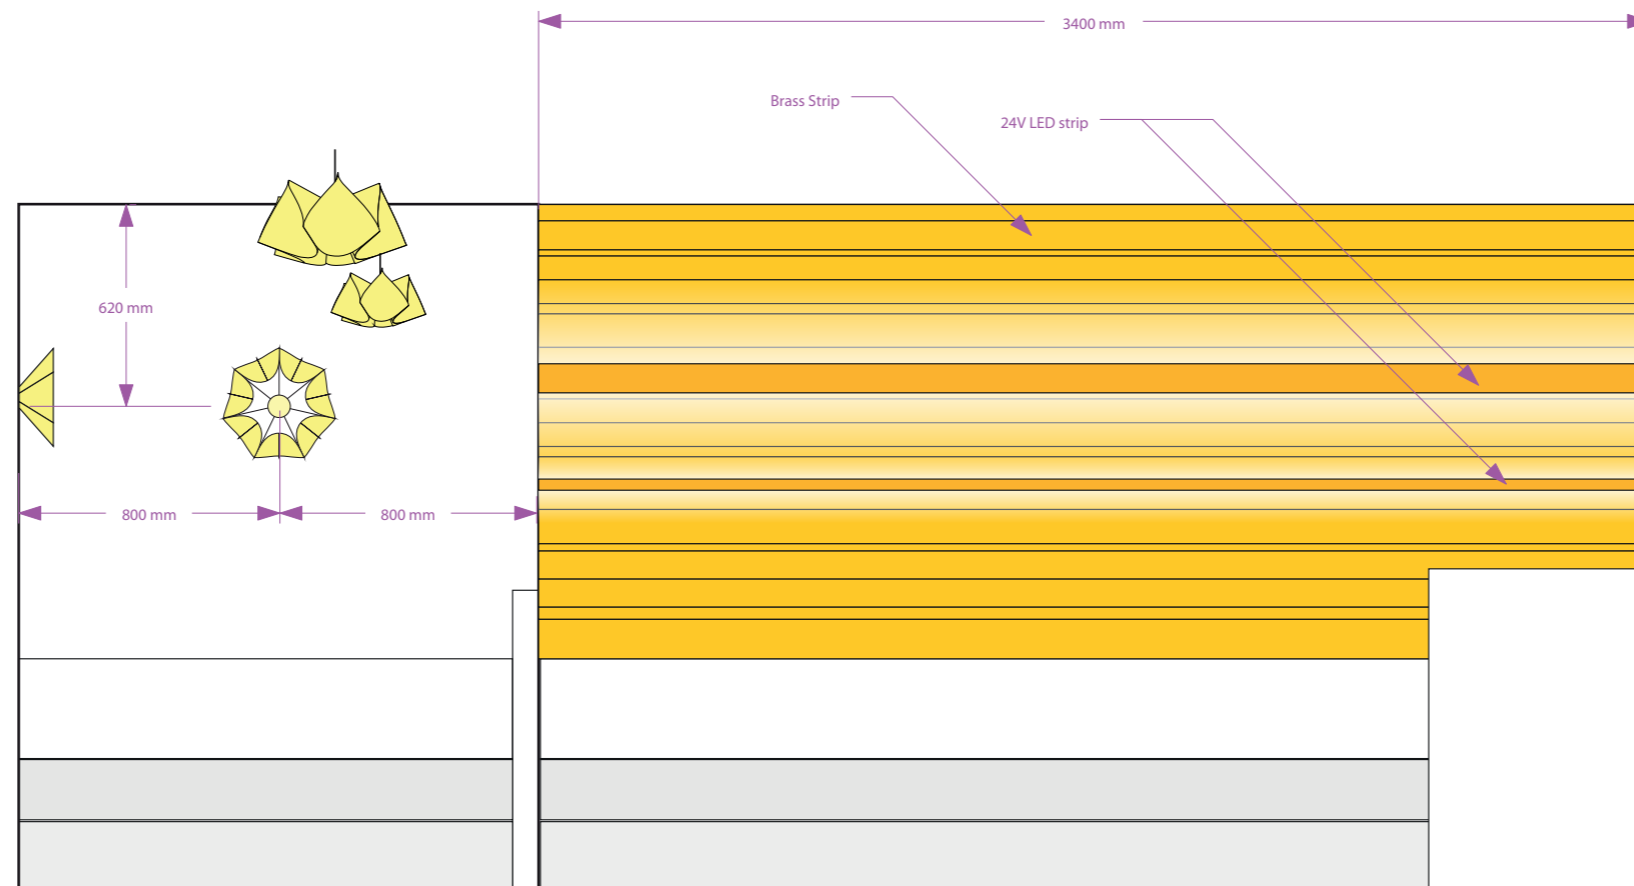

Members Lounge

Elevation I-I

CLIENT: Beautiful Office Two lrp		7GODS LIGHTING DESIGN & MANUFACTURING 7Gods Limited Unit 22 Grenville Work shop 1-2 Grenville Road London N19 4EH hello@7gods.co.uk 020 7100 1937 © 7Gods Limited 2013	
TITLE: Lighting Plan			
SCALE AT A3: nts	DATE: 01.10.15		DRAWING: RG
DRAWING NO: Lighting Plan 2			REV: