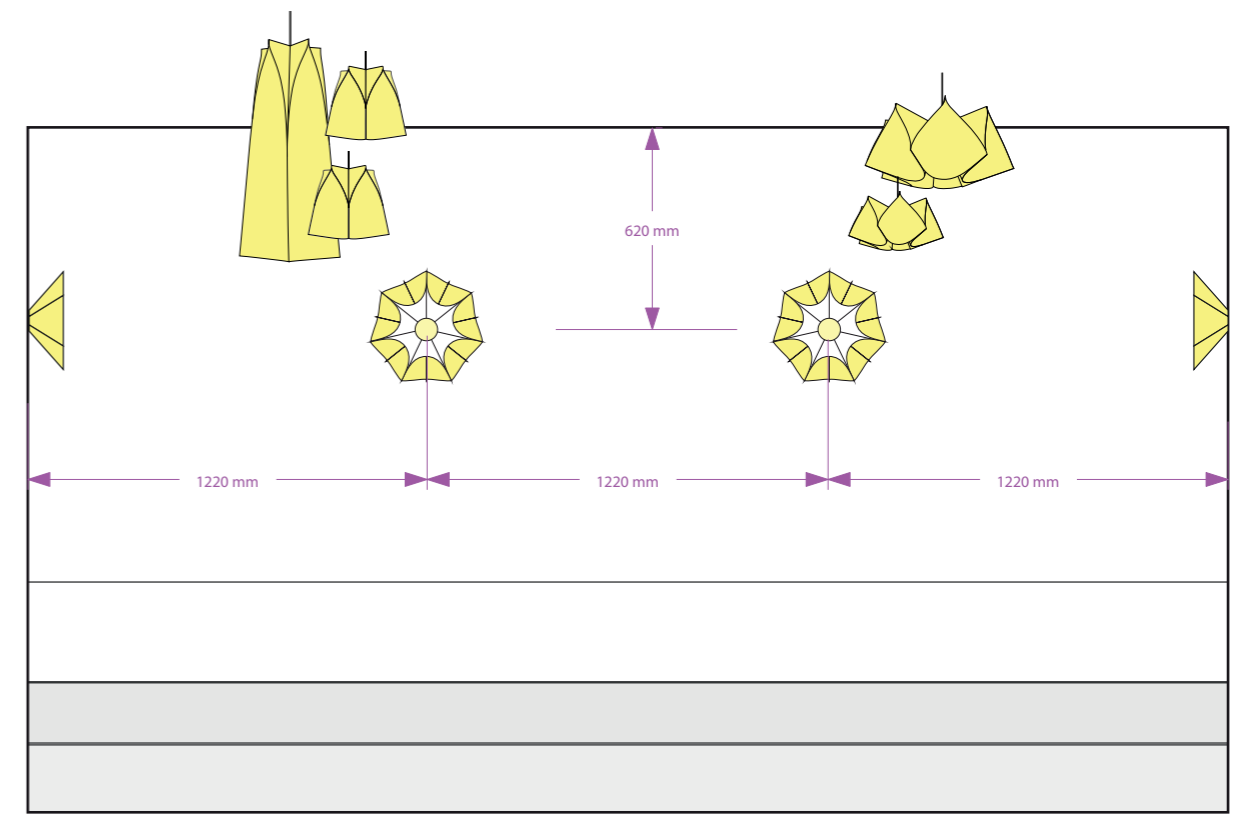

Elevation H-H