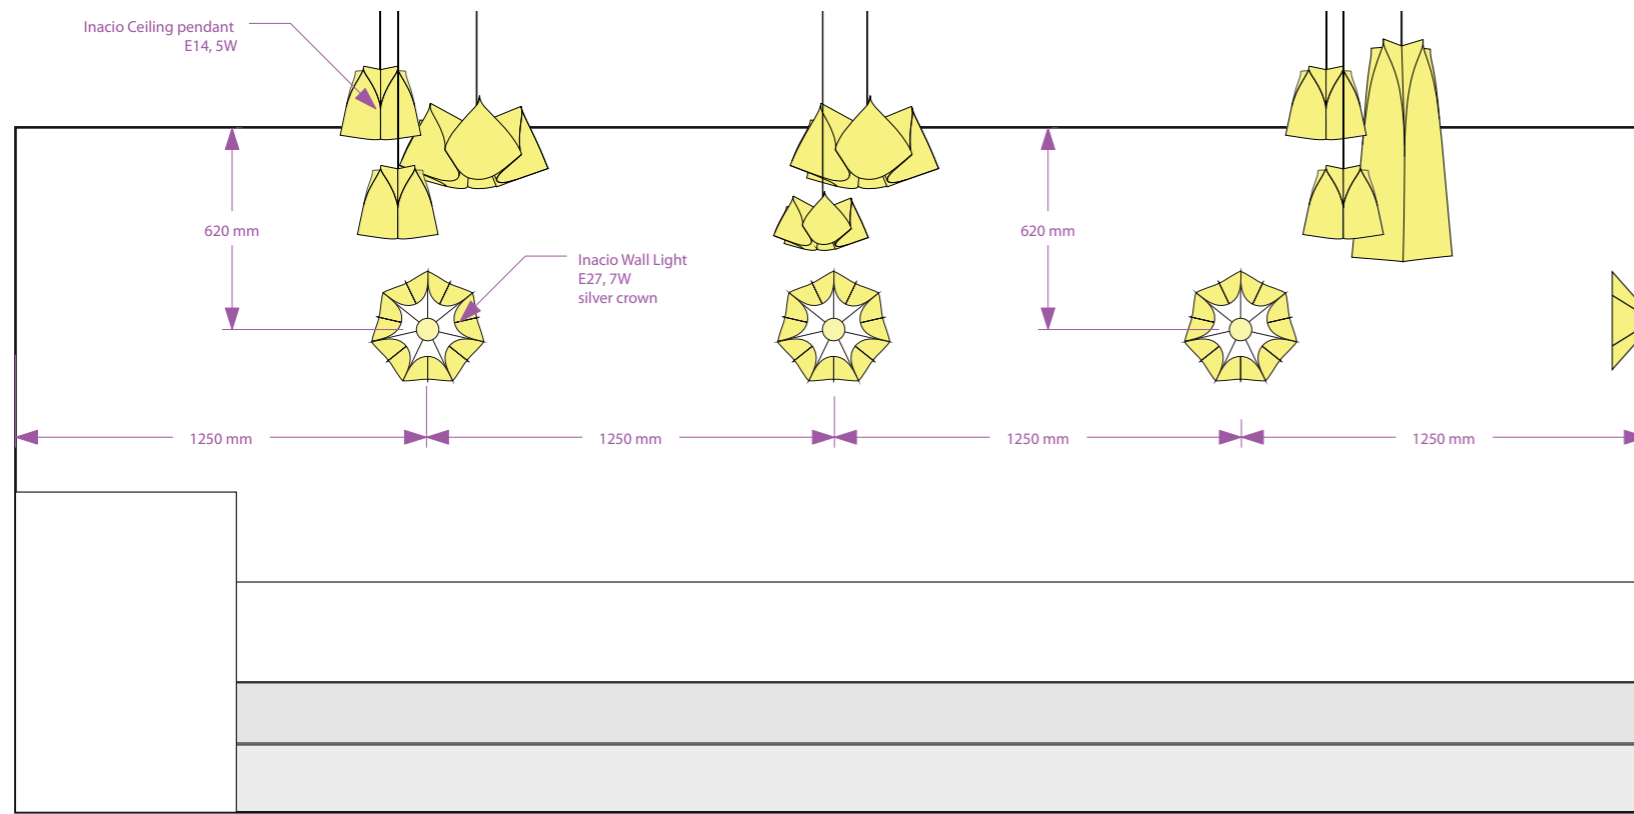

Elevation J-J